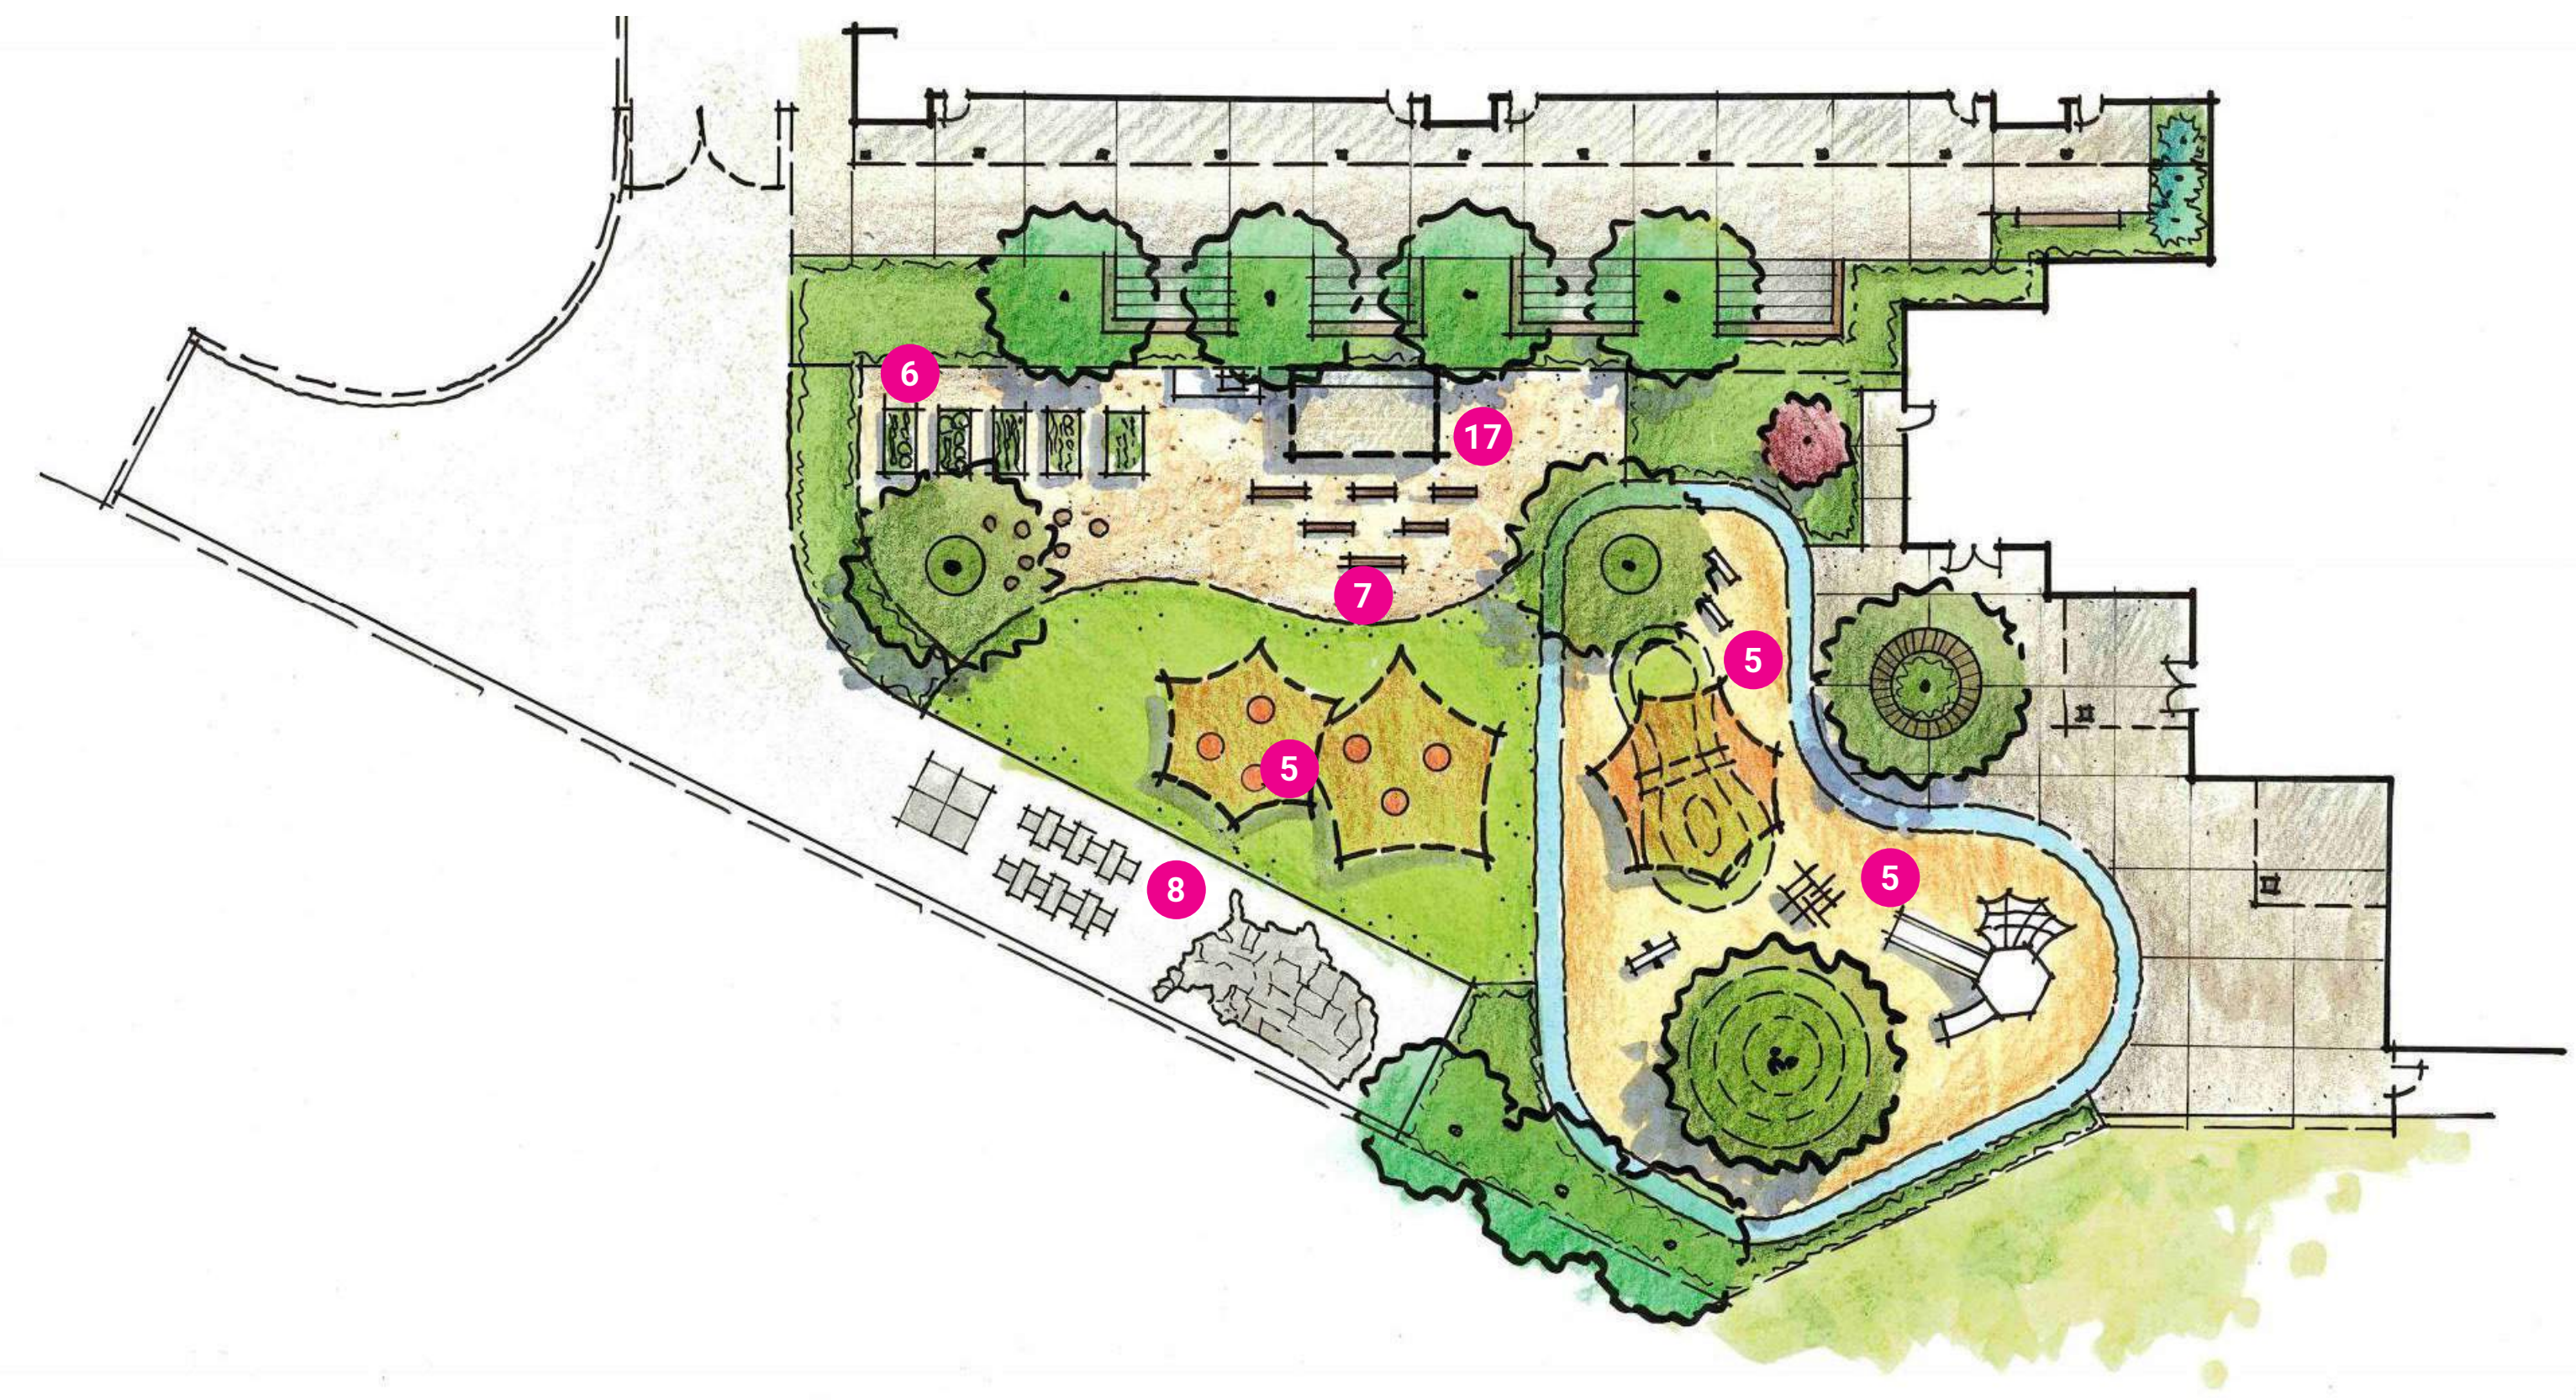

Legend:

- 1 Student Drop-Off
- 2 Multi-Purpose Room Entry Plaza
- 3 Kindergarten Parent Pick-Up (Gated)
- 4 Kindergarten Play Area
- 5 Kindergarten Gardening Area
- 6 Instructional Garden
- 7 Media Plaza & Outdoor Art Display
- 8 Outdoor Lunch Courtyard
- 9 Resilient Surface Play Area with Structure
- 10 Storm Water Treatment
- 11 Existing Sports Fields
- 12 20' Wide Service/Emergency Lane
- 13 Entry Monument Sign
- 14 Utility Access
- 15 Existing Slope
- 16 Vegetable & Herb Garden
- 17 Outdoor Nature Lab
- 18 Native Garden & Exploration/Stormwater Treatment Education Area
- 19 Citrus Grove
- 20 Outdoor Classroom Space
- 21 Service Lane Gate
- 22 Heritage Tree
- 23 Hard Court
- 24 Shade Canopy

Kindergarten Drop Off Area - Plan Enlargement

Kindergarten Outdoor Play Area - Plan Enlargement

STEAM Outdoor Learning Area - Plan Enlargement

- Legend:**
- 1 Drop-off Area Seating
  - 2 Kindergarten Gates
  - 3 Utility Access
  - 4 Existing Slope
  - 5 Kindergarten Play Structures
  - 6 Vegetable & Herb Garden
  - 7 Instructional Garden
  - 8 20' Wide Service/Emergency Access Lane
  - 9 Citrus Grove
  - 10 Succulent Garden
  - 11 Native Plants Garden
  - 12 Dry Creek Bed/Stormwater Treatment Exploration Area
  - 13 Outdoor Nature Lab
  - 14 Pocket Gardens
  - 15 Media Lab - Outdoor Art Display
  - 16 Outdoor Sinks
  - 17 Outdoor Classroom Space

School Vegetable & Herb Garden

Hanging Produce Scale

Shade Sails at Outdoor Gathering Space

School Garden and Learning Space

Educational & Exploratory Garden Signage

Butterfly Garden

Outdoor Classroom Space

Wood Log Bench

Dry Creek Bed Exploration Area

Kindergarten Play Structures

Citrus Grove

Outdoor Classroom & Exploration Space

Natural Play Space

School Vegetable & Herb Garden

Outdoor Classroom Space