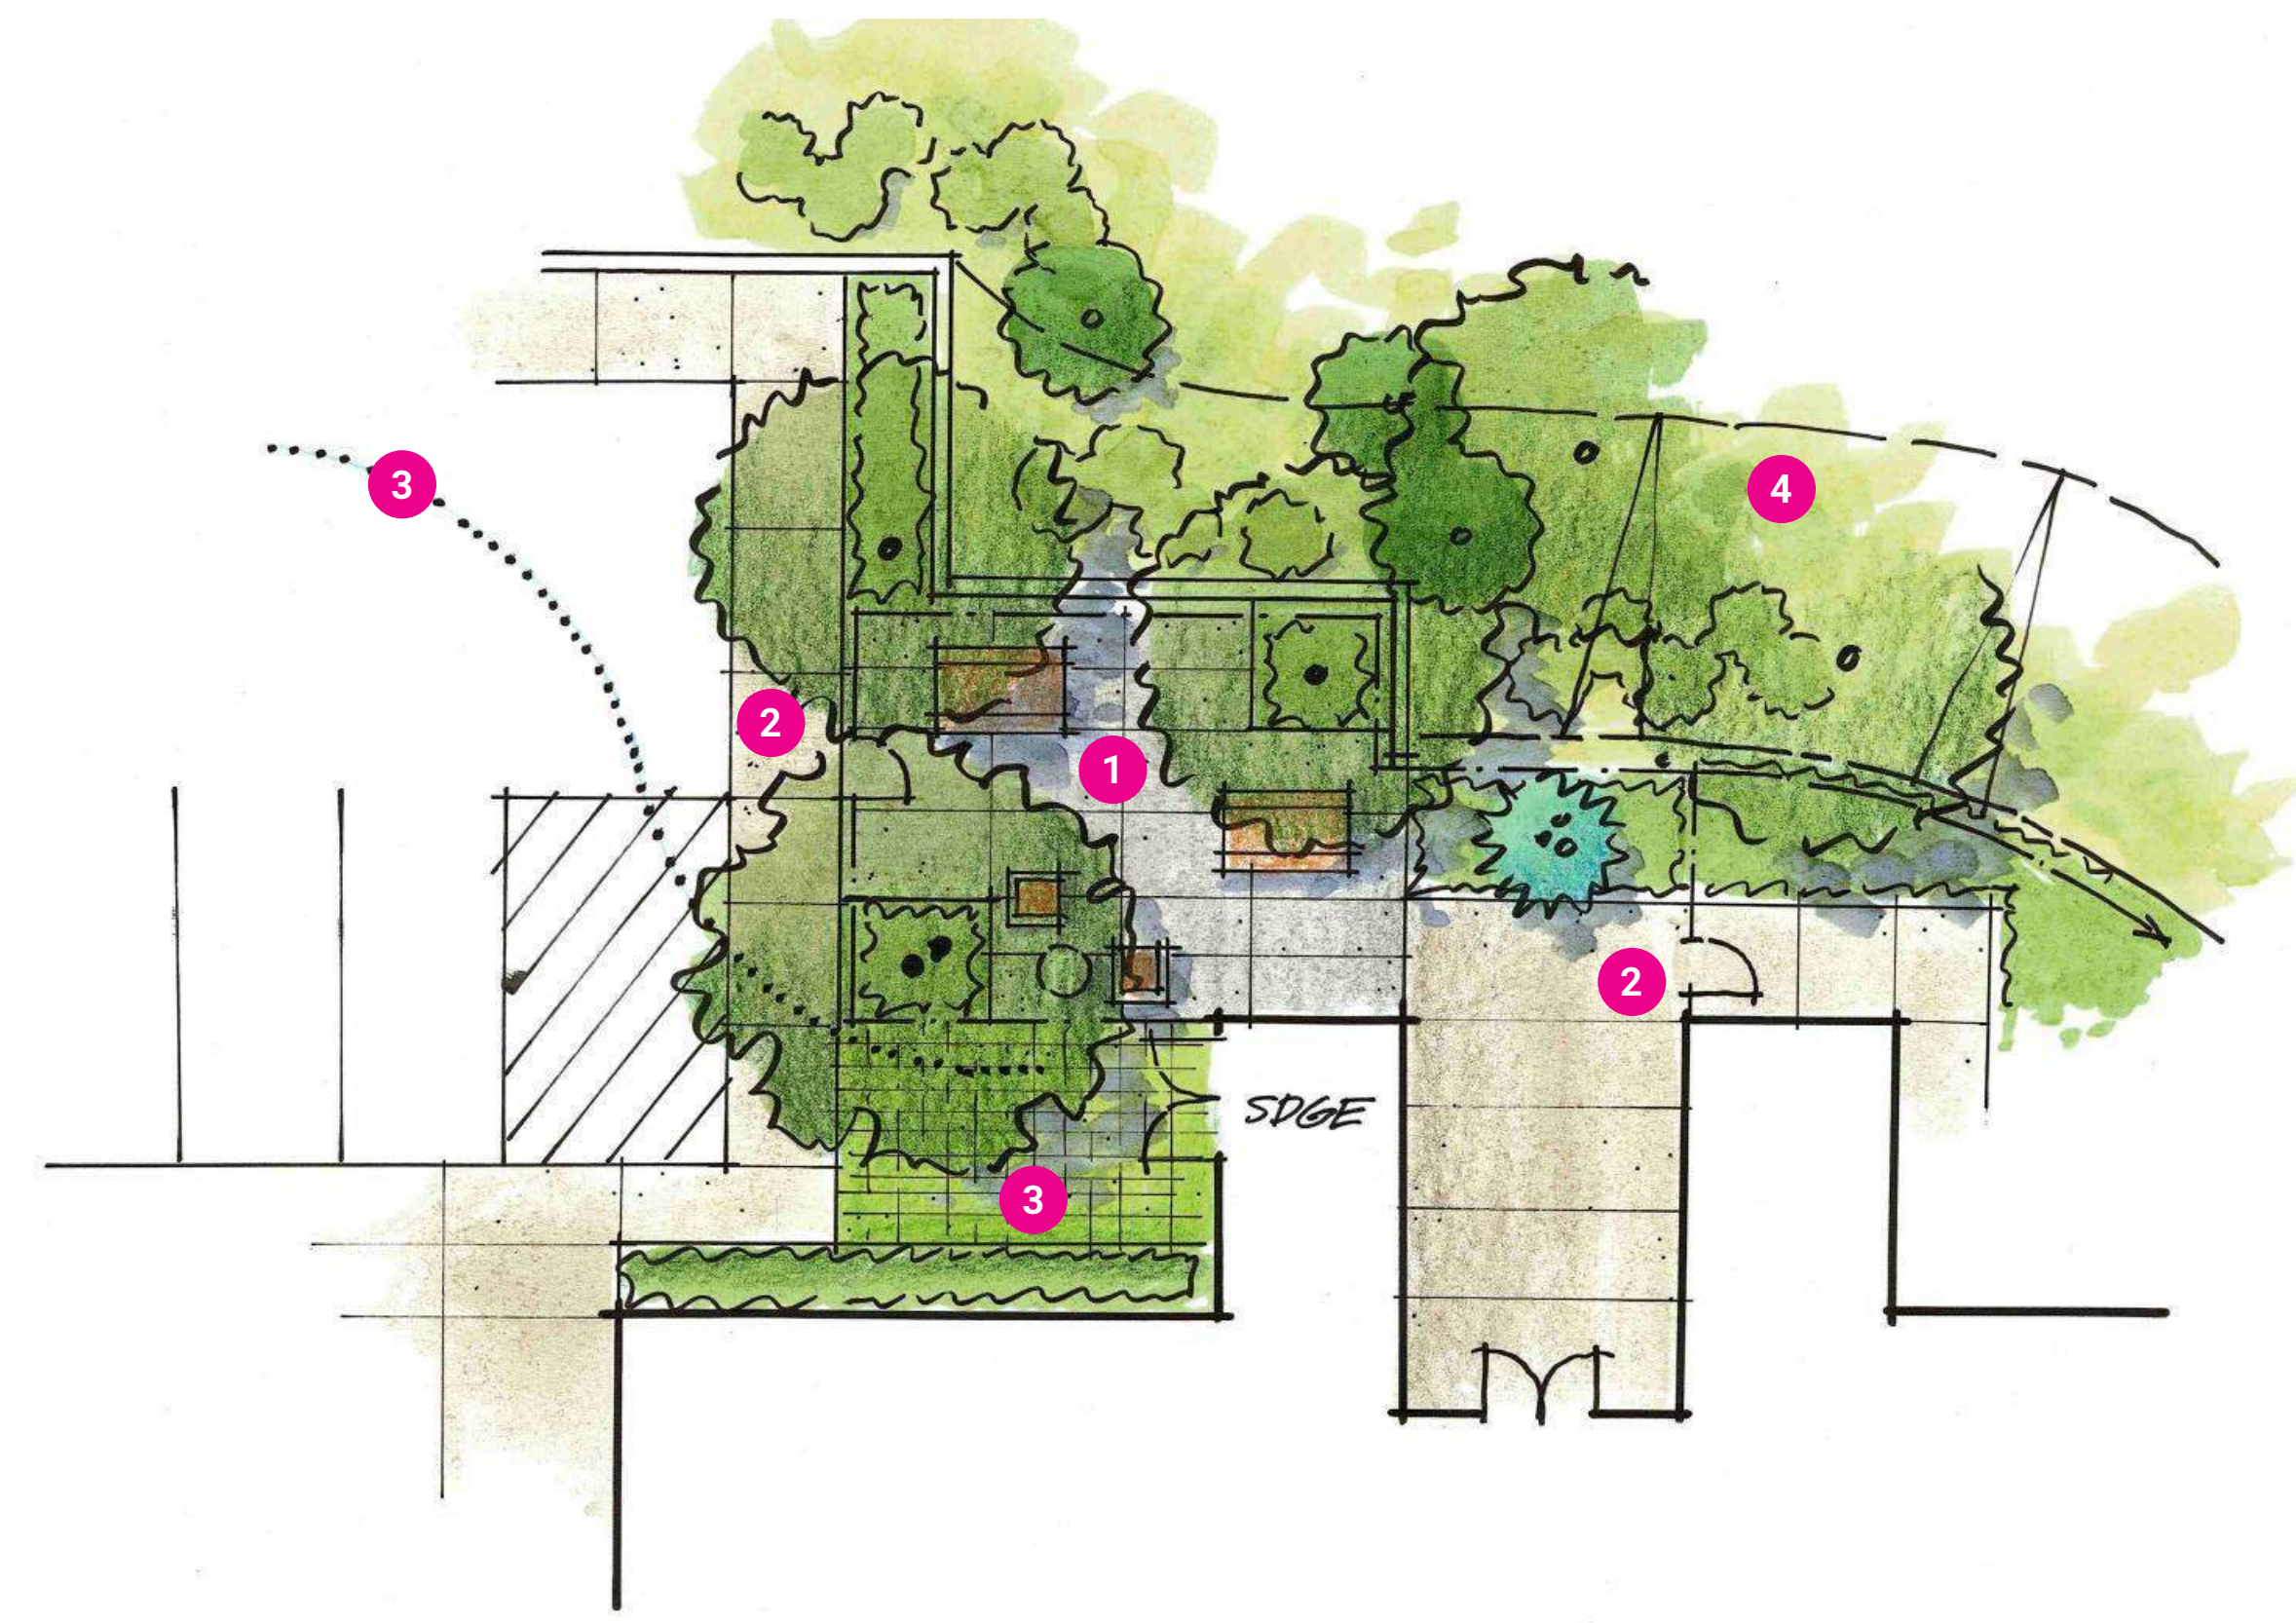

Legend:

- 1 Student Drop-Off
- 2 Multi-Purpose Room Entry Plaza
- 3 Kindergarten Parent Pick-Up (Gated)
- 4 Kindergarten Play Area
- 5 Kindergarten Gardening Area
- 6 Instructional Garden
- 7 Media Plaza & Outdoor Art Display
- 8 Outdoor Lunch Courtyard
- 9 Resilient Surface Play Area with Structure
- 10 Storm Water Treatment
- 11 Existing Sports Fields
- 12 20' Wide Service/Emergency Lane
- 13 Entry Monument Sign
- 14 Utility Access
- 15 Existing Slope
- 16 Vegetable & Herb Garden
- 17 Outdoor Nature Lab
- 18 Native Garden & Exploration/Stormwater Treatment Education Area
- 19 Citrus Grove
- 20 Outdoor Classroom Space
- 21 Service Lane Gate
- 22 Heritage Tree
- 23 Hard Court
- 24 Shade Canopy

Kindergarten Drop Off Area - Plan Enlargement

Kindergarten Outdoor Play Area - Plan Enlargement

STEAM Outdoor Learning Area - Plan Enlargement

- Legend:**
- 1 Drop-off Area Seating
  - 2 Kindergarten Gates
  - 3 Utility Access
  - 4 Existing Slope
  - 5 Kindergarten Play Structures
  - 6 Vegetable & Herb Garden
  - 7 Instructional Garden
  - 8 20' Wide Service/Emergency Access Lane
  - 9 Citrus Grove
  - 10 Succulent Garden
  - 11 Native Plants Garden
  - 12 Dry Creek Bed/Stormwater Treatment Exploration Area
  - 13 Outdoor Nature Lab
  - 14 Pocket Gardens
  - 15 Media Lab - Outdoor Art Display
  - 16 Outdoor Sinks
  - 17 Outdoor Classroom Space

School Vegetable & Herb Garden

Hanging Produce Scale

Shade Sails at Outdoor Gathering Space

School Garden and Learning Space

Educational & Exploratory Garden Signage

Butterfly Garden

Outdoor Classroom Space

Wood Log Bench

Dry Creek Bed Exploration Area

Kindergarten Play Structures

Citrus Grove

Outdoor Classroom & Exploration Space

Natural Play Space

School Vegetable & Herb Garden

Outdoor Classroom Space