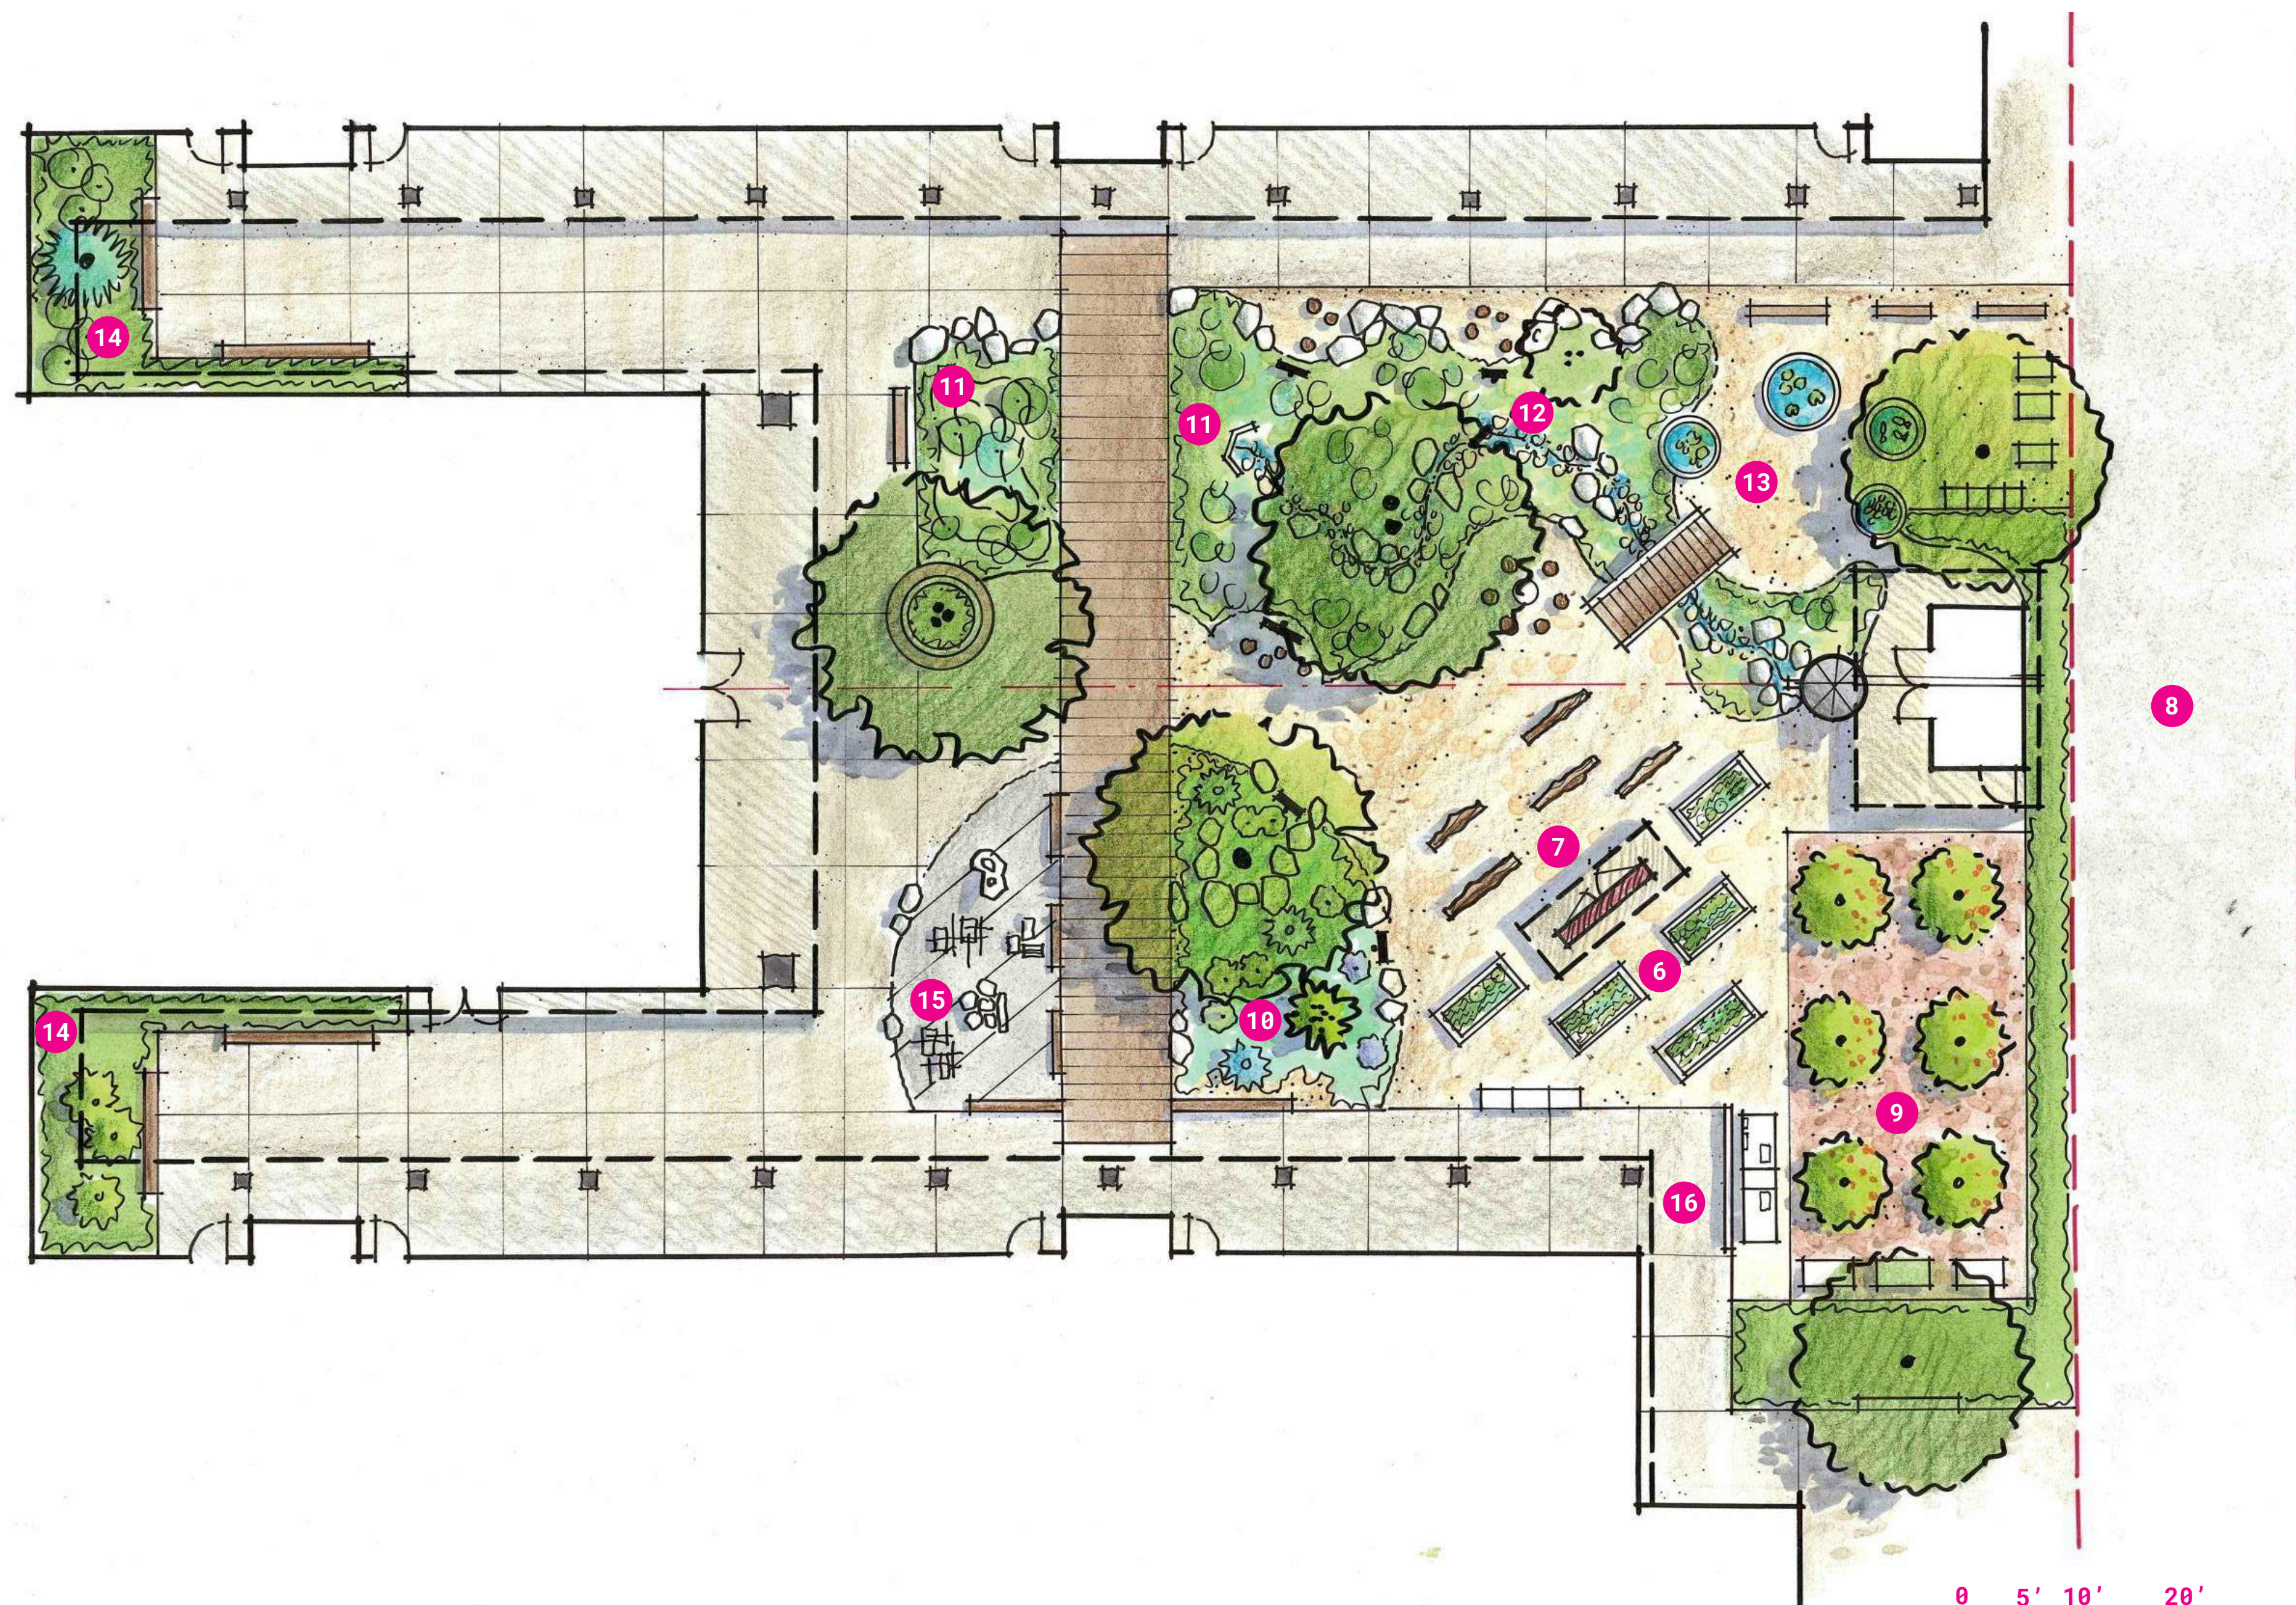

Legend:

- 1 Student Drop-Off
- 2 Multi-Purpose Room Entry Plaza
- 3 Kindergarten Parent Pick-Up (Gated)
- 4 Kindergarten Play Area
- 5 Kindergarten Gardening Area
- 6 Instructional Garden
- 7 Media Plaza & Outdoor Art Display
- 8 Outdoor Lunch Courtyard
- 9 Resilient Surface Play Area with Structure
- 10 Storm Water Treatment
- 11 Existing Sports Fields
- 12 20' Wide Service/Emergency Lane
- 13 Entry Monument Sign
- 14 Utility Access
- 15 Existing Slope
- 16 Vegetable & Herb Garden
- 17 Outdoor Nature Lab
- 18 Native Garden & Exploration/Stormwater Treatment Education Area
- 19 Citrus Grove
- 20 Outdoor Classroom Space
- 21 Service Lane Gate
- 22 Heritage Tree
- 23 Hard Court
- 24 Shade Canopy

Kindergarten Drop Off Area - Plan Enlargement

Kindergarten Outdoor Play Area - Plan Enlargement

STEAM Outdoor Learning Area - Plan Enlargement

- Legend:**
- 1 Drop-off Area Seating
  - 2 Kindergarten Gates
  - 3 Utility Access
  - 4 Existing Slope
  - 5 Kindergarten Play Structures
  - 6 Vegetable & Herb Garden
  - 7 Instructional Garden
  - 8 20' Wide Service/Emergency Access Lane
  - 9 Citrus Grove
  - 10 Succulent Garden
  - 11 Native Plants Garden
  - 12 Dry Creek Bed/Stormwater Treatment Exploration Area
  - 13 Outdoor Nature Lab
  - 14 Pocket Gardens
  - 15 Media Lab - Outdoor Art Display
  - 16 Outdoor Sinks
  - 17 Outdoor Classroom Space

School Vegetable & Herb Garden

Hanging Produce Scale

Shade Sails at Outdoor Gathering Space

School Garden and Learning Space

Educational & Exploratory Garden Signage

Butterfly Garden

Outdoor Classroom Space

Wood Log Bench

Dry Creek Bed Exploration Area

Kindergarten Play Structures

Citrus Grove

Outdoor Classroom & Exploration Space

Natural Play Space

School Vegetable & Herb Garden

Outdoor Classroom Space